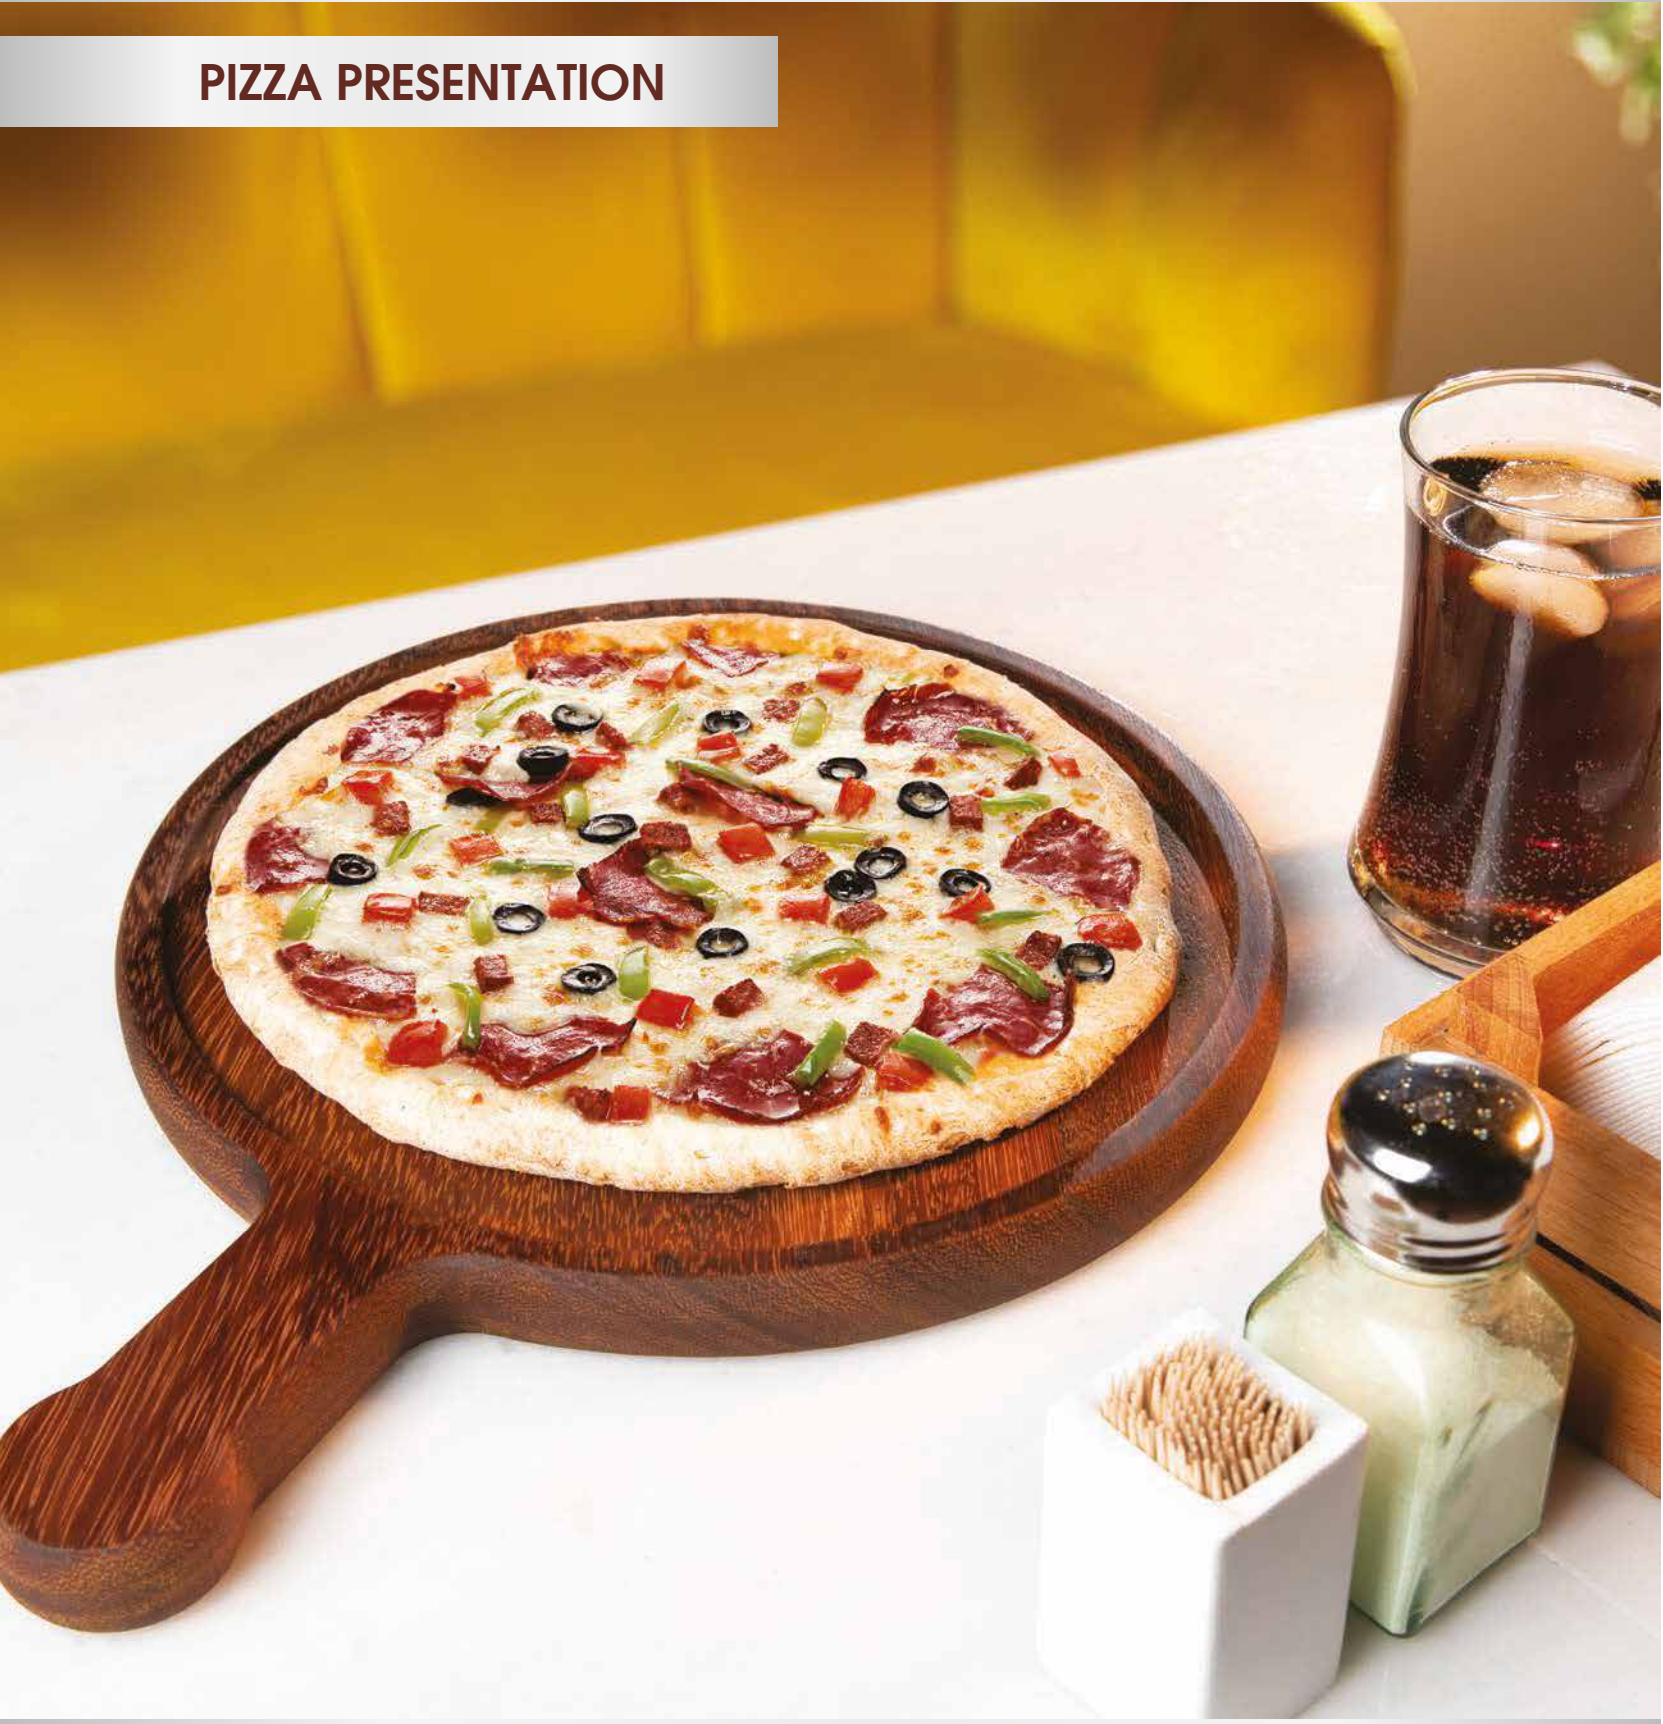

ASLAN AHŞAP

Hotel & Restaurant & Cafe Wooden Equipments

PIZZA PRESENTATION