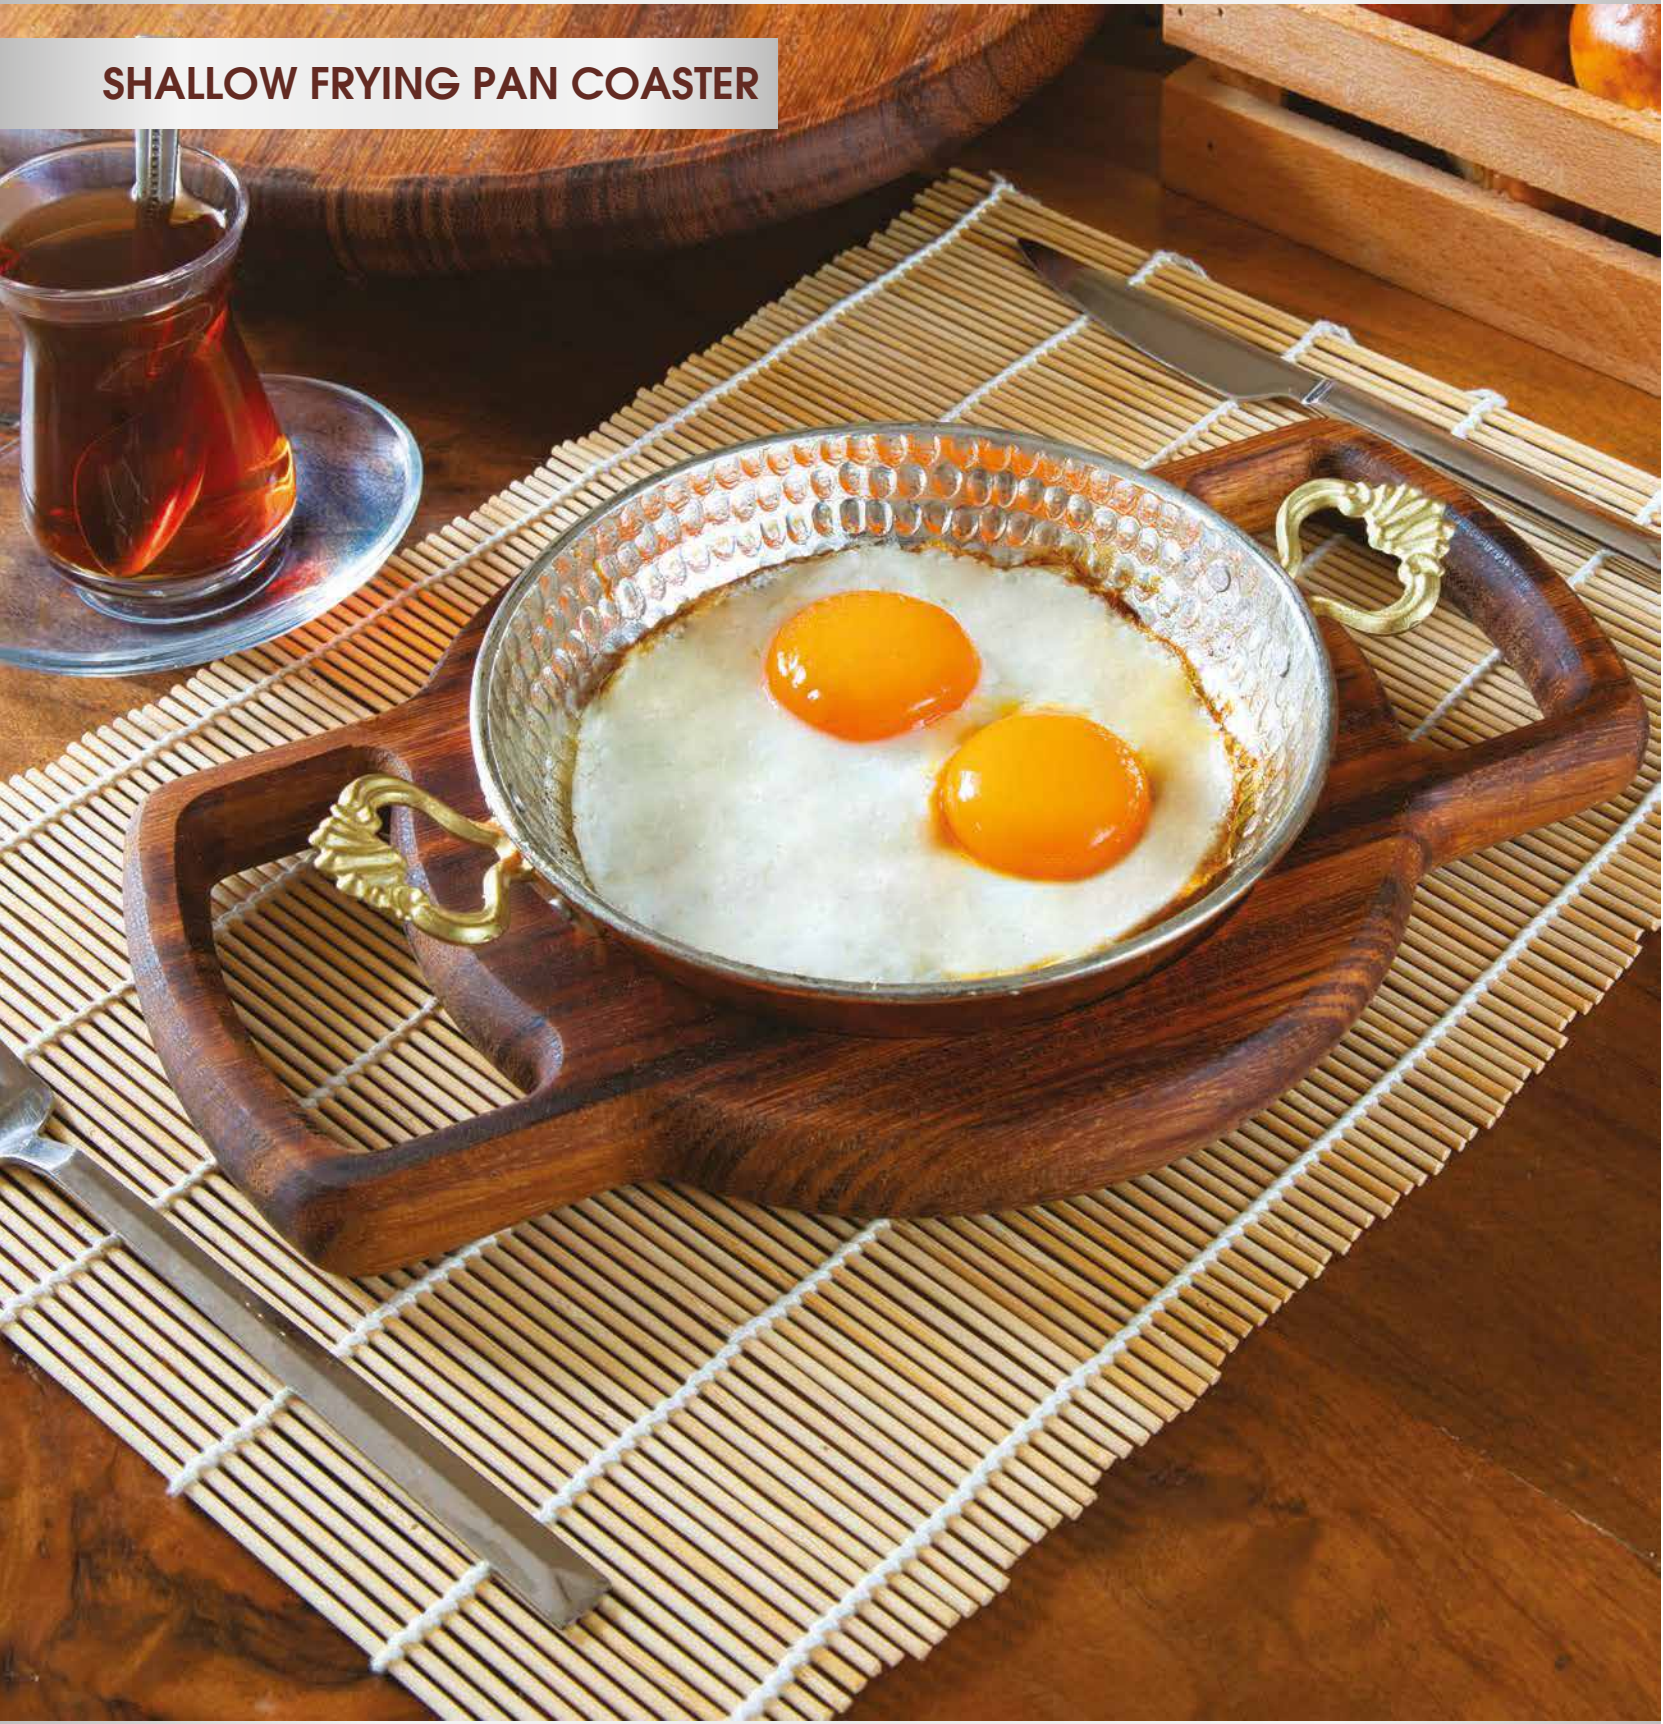

ASLAN AHŞAP

Hotel & Restaurant & Cafe Wooden Equipments

SHALLOW FRYING PAN COASTER