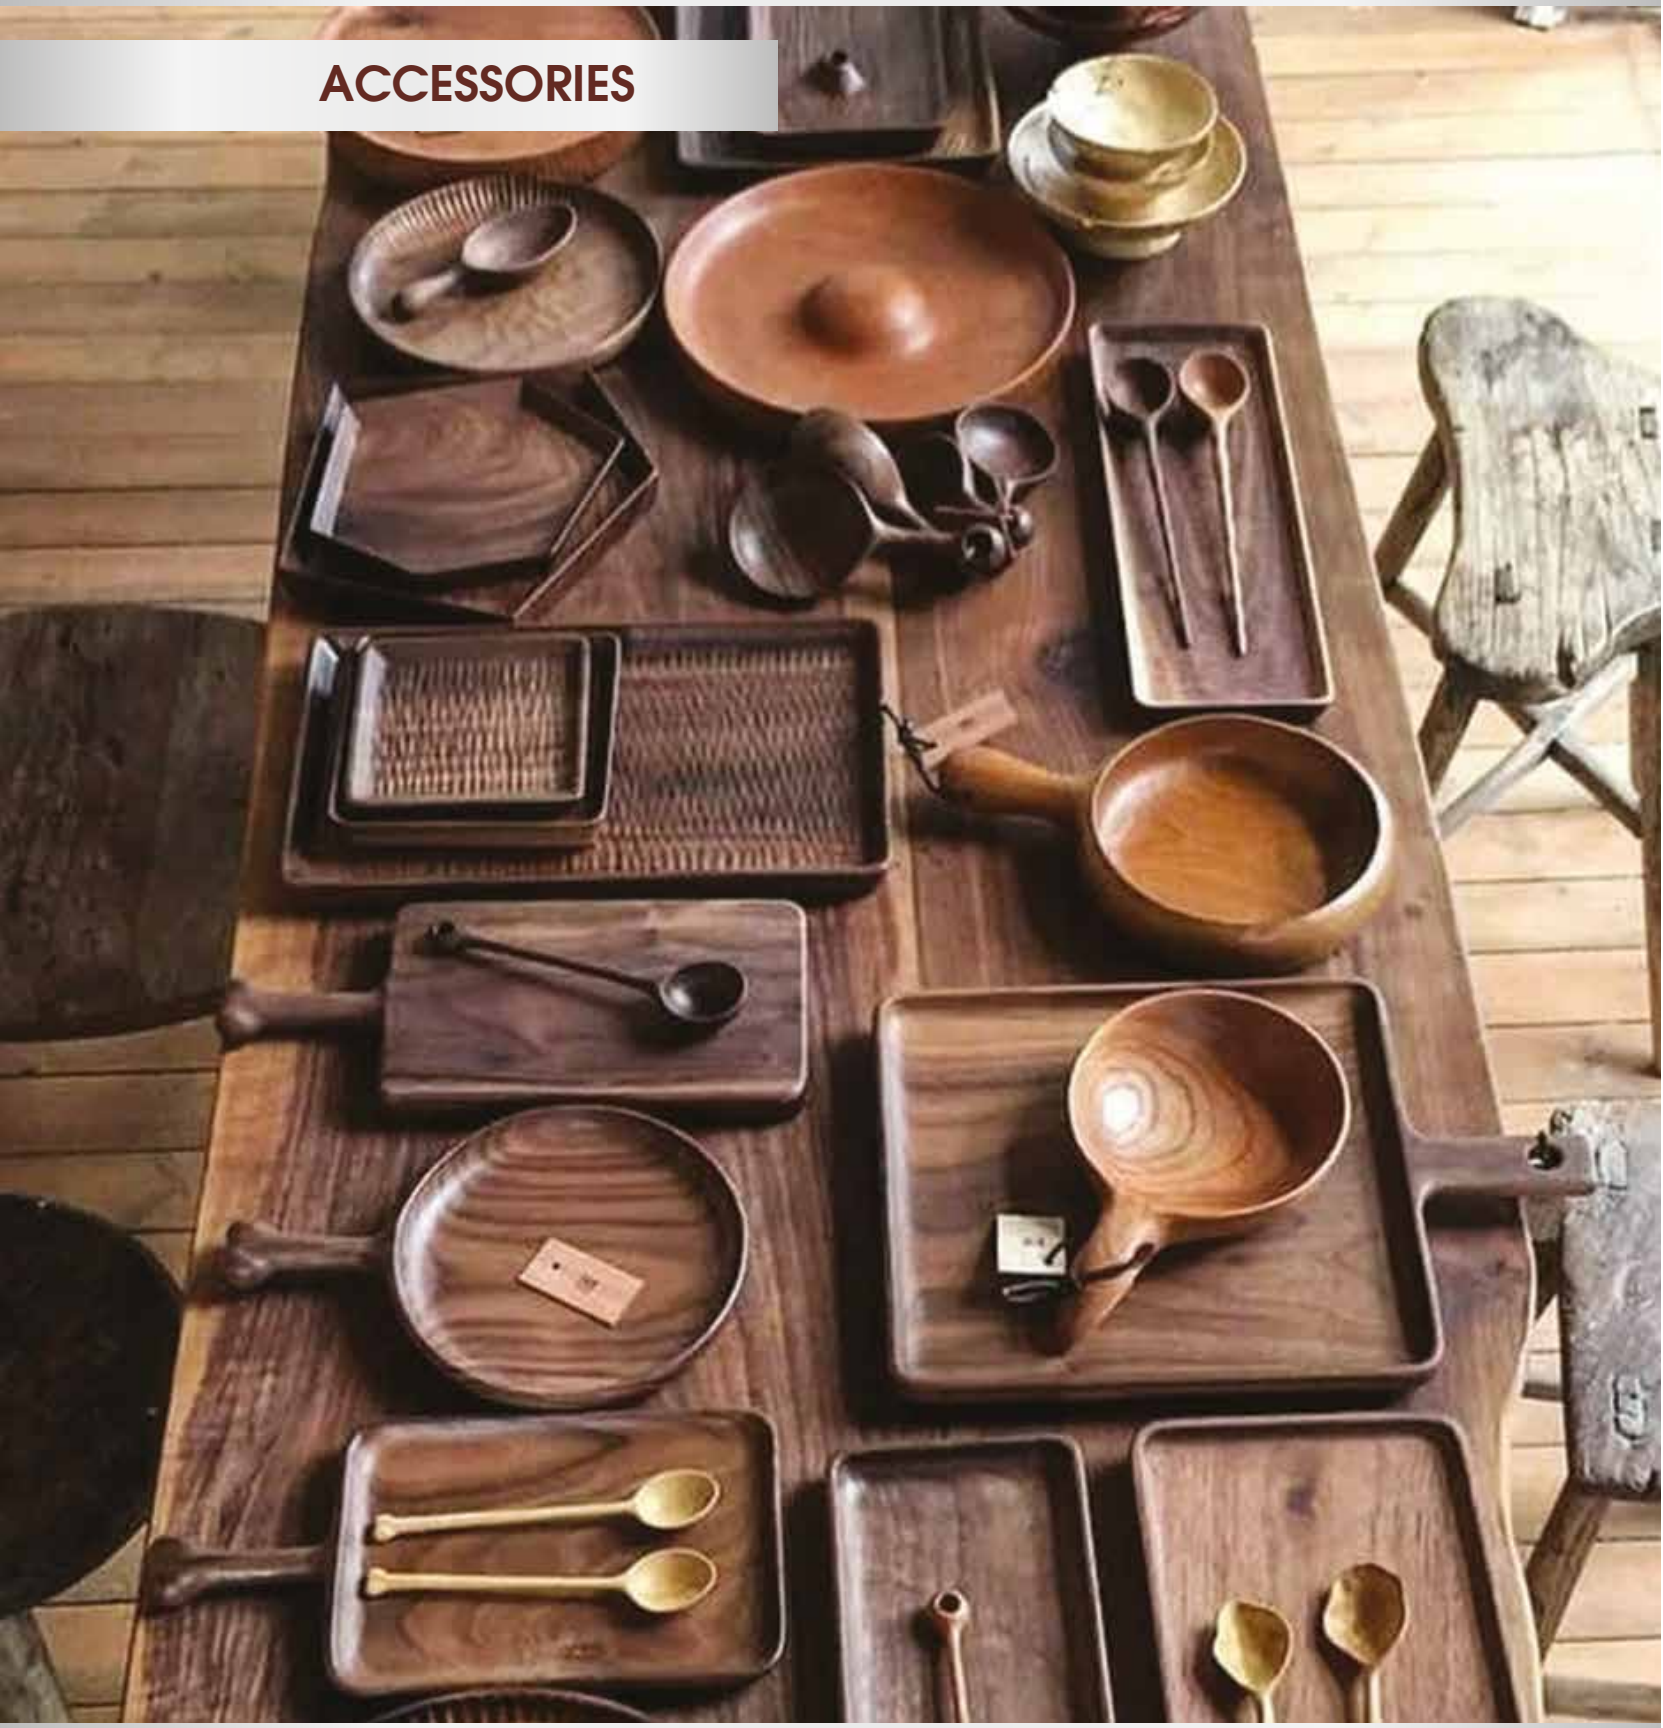

DIMENSION : 23X32X2.4 cm

CODE : (ASL-37065)

DIMENSION : 26X35X2.4 cm

ASLAN AHŞAP

Hotel & Restaurant & Cafe Wooden Equipments

ACCESSORIES

ASLAN AHŞAP
Hotel & Restaurant & Cafe Wooden Equipments

MEZE TRAY